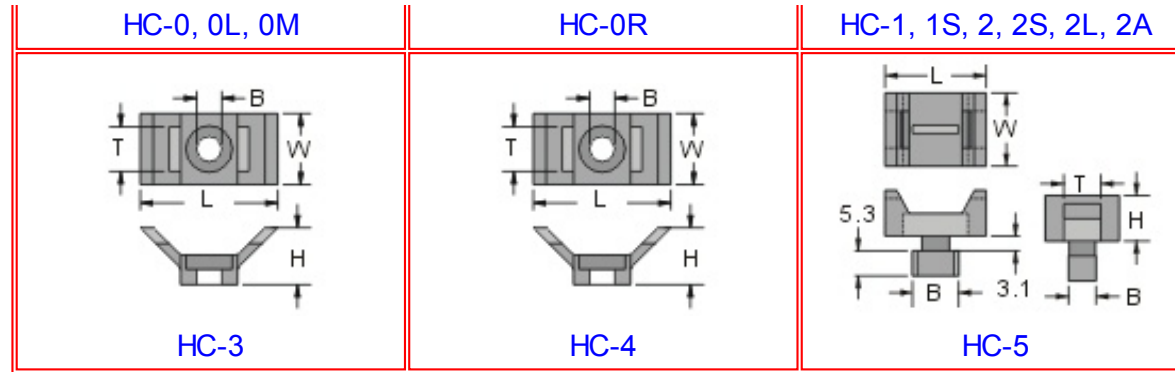

0510 KSS Saddle Type Tie Mount

- Material: UL approved Nylon 66, 94V-2
- Color: Natural, available in other colors.
- Saddle design provide maximum stability to wire bundles.
- To apply, simply fix mount with a screw and secure wire bundles with KSS Nylon cable ties.
- ※ HC-5 is applied by installing into a mounting hole and rotating to secure it.

Unit: mm						
Item No.	H	L	W	Max. tie width T	B	Packing
<input type="checkbox"/> HC-0	5.0	19.6	9.5	5.2	3.7	100 pcs / Bag
<input type="checkbox"/> HC-0M	5.0	19.0	9.5	5.0	4.3	
<input type="checkbox"/> HC-0L	5.0	19.0	9.5	5.0	5.2	
<input type="checkbox"/> HC-0R	6.2	19.1	10.0	5.4	4.2	
<input type="checkbox"/> HC-1	7.0	15.0	10.0	5.1	3.5	
<input type="checkbox"/> HC-1S	5.8	12.8	7.0	4.0	3.3	
<input type="checkbox"/> HC-2S	9.8	23.0	16.0	9.0	5.0	
<input type="checkbox"/> HC-2	9.8	23.0	16.0	9.0	6.3	
<input type="checkbox"/> HC-2A	10.4	20.5	17.1	10.4	6.0	
<input type="checkbox"/> HC-2L	9.8	23.0	16.0	9.0	6.5	
<input type="checkbox"/> HC-3	17.5	23.0	13.8	9.5	5.3	
<input type="checkbox"/> HC-4	11.6	30.0	14.7	9.3	5.0	
<input type="checkbox"/> HC-5	10.0	21.5	16.0	7.8	5.8x9.7	