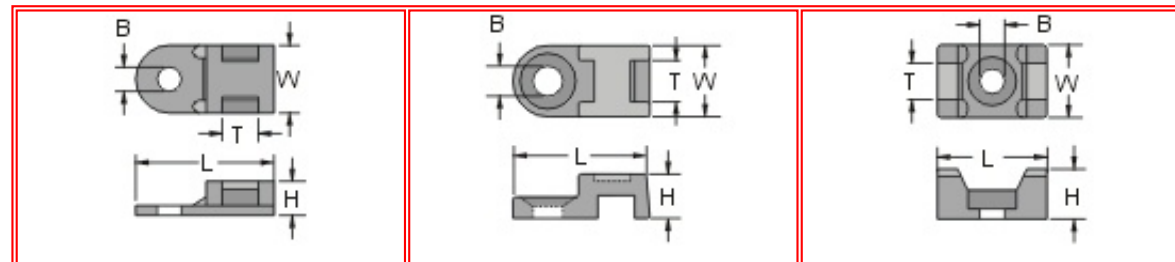

0510 KSS Saddle Type Tie Mount

- Material: UL approved Nylon 66, 94V-2
- Color: Natural, available in other colors.
- Saddle design provide maximum stability to wire bundles.
- To apply, simply fix mount with a screw and secure wire bundles with KSS Nylon cable ties.
- ※ HC-5 is applied by installing into a mounting hole and rotating to secure it.

Unit: mm						
Item No.	H	L	W	Max. tie width T	B	Packing
<input type="checkbox"/> HC-0	5.0	19.6	9.5	5.2	3.7	100 pcs / Bag
<input type="checkbox"/> HC-0M	5.0	19.0	9.5	5.0	4.3	
<input type="checkbox"/> HC-0L	5.0	19.0	9.5	5.0	5.2	
<input type="checkbox"/> HC-0R	6.2	19.1	10.0	5.4	4.2	
<input type="checkbox"/> HC-1	7.0	15.0	10.0	5.1	3.5	
<input type="checkbox"/> HC-1S	5.8	12.8	7.0	4.0	3.3	
<input type="checkbox"/> HC-2S	9.8	23.0	16.0	9.0	5.0	
<input type="checkbox"/> HC-2	9.8	23.0	16.0	9.0	6.3	
<input type="checkbox"/> HC-2A	10.4	20.5	17.1	10.4	6.0	
<input type="checkbox"/> HC-2L	9.8	23.0	16.0	9.0	6.5	
<input type="checkbox"/> HC-3	17.5	23.0	13.8	9.5	5.3	
<input type="checkbox"/> HC-4	11.6	30.0	14.7	9.3	5.0	
<input type="checkbox"/> HC-5	10.0	21.5	16.0	7.8	5.8x9.7	